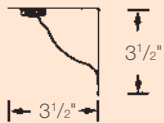

Wreath 5422503CP - Copper

All cornices available in 48" lengths.

Girder Nosing 5400800NA

2 1/2" Height

Small Egg & Dart 5400810NA

2 5/8" Height

Large Egg & Dart 5400802NA

4 1/8" Height