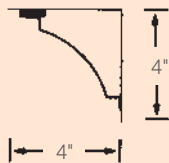

Wreath 5422503CP - Copper

All cornices available in 48" lengths.

Girder Nosing 5400800NA

2 1/2" Height

Small Egg & Dart 5400810NA

2 5/8" Height

Large Egg & Dart 5400802NA

4 1/8" Height