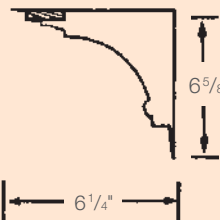

Wreath 5422503CP - Copper

All cornices available in 48" lengths.

Girder Nosing 5400800NA

2 1/2" Height

Small Egg & Dart 5400810NA

2 5/8" Height

Large Egg & Dart 5400802NA

4 1/8" Height