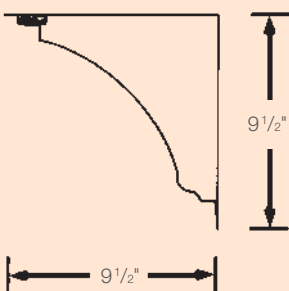

All cornices available in 48" lengths.