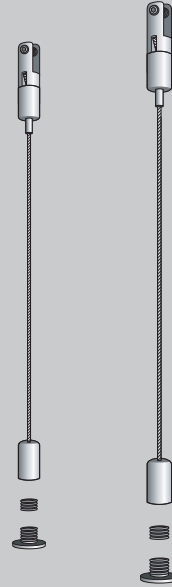

A simpler solution.

Panels are 2' wide and 6' high. They are hung using a brilliantly simple, stainless steel cable suspension system. Position panels to reflect or diffuse lighting. Panels are impact-resistant and washable for easy care.

Crimson

Create inner space.

Definitions™ Decorative Interior Accents defined

- Dimensionally-stable PETG construction
- 2'x6' panel sizes
- Hang individually or in groups
- Suspend from ceiling or plenum with simple cabling kit
- Lighting can enhance dramatic effect
- Wash with gentle, non-abrasive cleaner
- Fast, simple, flexible installation

Grass

Bamboo

Pumpkin

Crimson

Sky

Fern

Ceiling-Mounted Cable System (set of two)

Suspend panels from ceiling using these ceiling mounts. Attach free-hanging panels from top.

Floor-Mounted Cable System (set of two)

Anchored to both ceiling and floor for maximum stability. Attach panels using Panel Side Clamps.

Panel Side Clamps (set of three)

Side clamps anchor panels to cabling or to each other to create more dimensional stability.