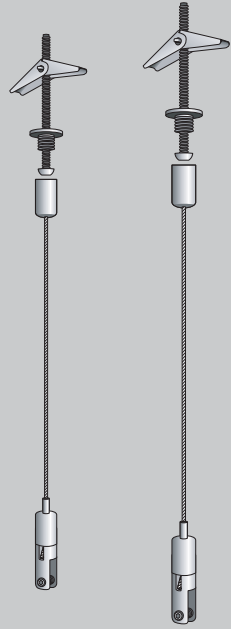

A simpler solution.

Panels are 2' wide and 6' high. They are hung using a brilliantly simple, stainless steel cable suspension system. Position panels to reflect or diffuse lighting. Panels are impact-resistant and washable for easy care.

Crimson

Create inner space.

Definitions™ Decorative Interior Accents defined

- Dimensionally-stable PETG construction
- 2'x6' panel sizes
- Hang individually or in groups
- Suspend from ceiling or plenum with simple cabling kit
- Lighting can enhance dramatic effect
- Wash with gentle, non-abrasive cleaner
- Fast, simple, flexible installation

Grass

Bamboo

Pumpkin

Crimson

Sky

Fern

Ceiling-Mounted Cable System (set of two)

Suspend panels from ceiling using these ceiling mounts. Attach free-hanging panels from top.

Floor-Mounted Cable System (set of two)

Anchored to both ceiling and floor for maximum stability. Attach panels using Panel Side Clamps.

Panel Side Clamps (set of three)

Side clamps anchor panels to cabling or to each other to create more dimensional stability.