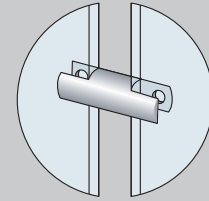

A simpler solution.

Panels are 2' wide and 6' high. They are hung using a brilliantly simple, stainless steel cable suspension system. Position panels to reflect or diffuse lighting. Panels are impact-resistant and washable for easy care.

Grass

Bamboo

Pumpkin

Crimson

Sky

Fern

Ceiling-Mounted Cable System (set of two)

Suspend panels from ceiling using these ceiling mounts. Attach free-hanging panels from top.

Floor-Mounted Cable System (set of two)

Anchored to both ceiling and floor for maximum stability. Attach panels using Panel Side Clamps.

Panel Side Clamps (set of three)

Side clamps anchor panels to cabling or to each other to create more dimensional stability.