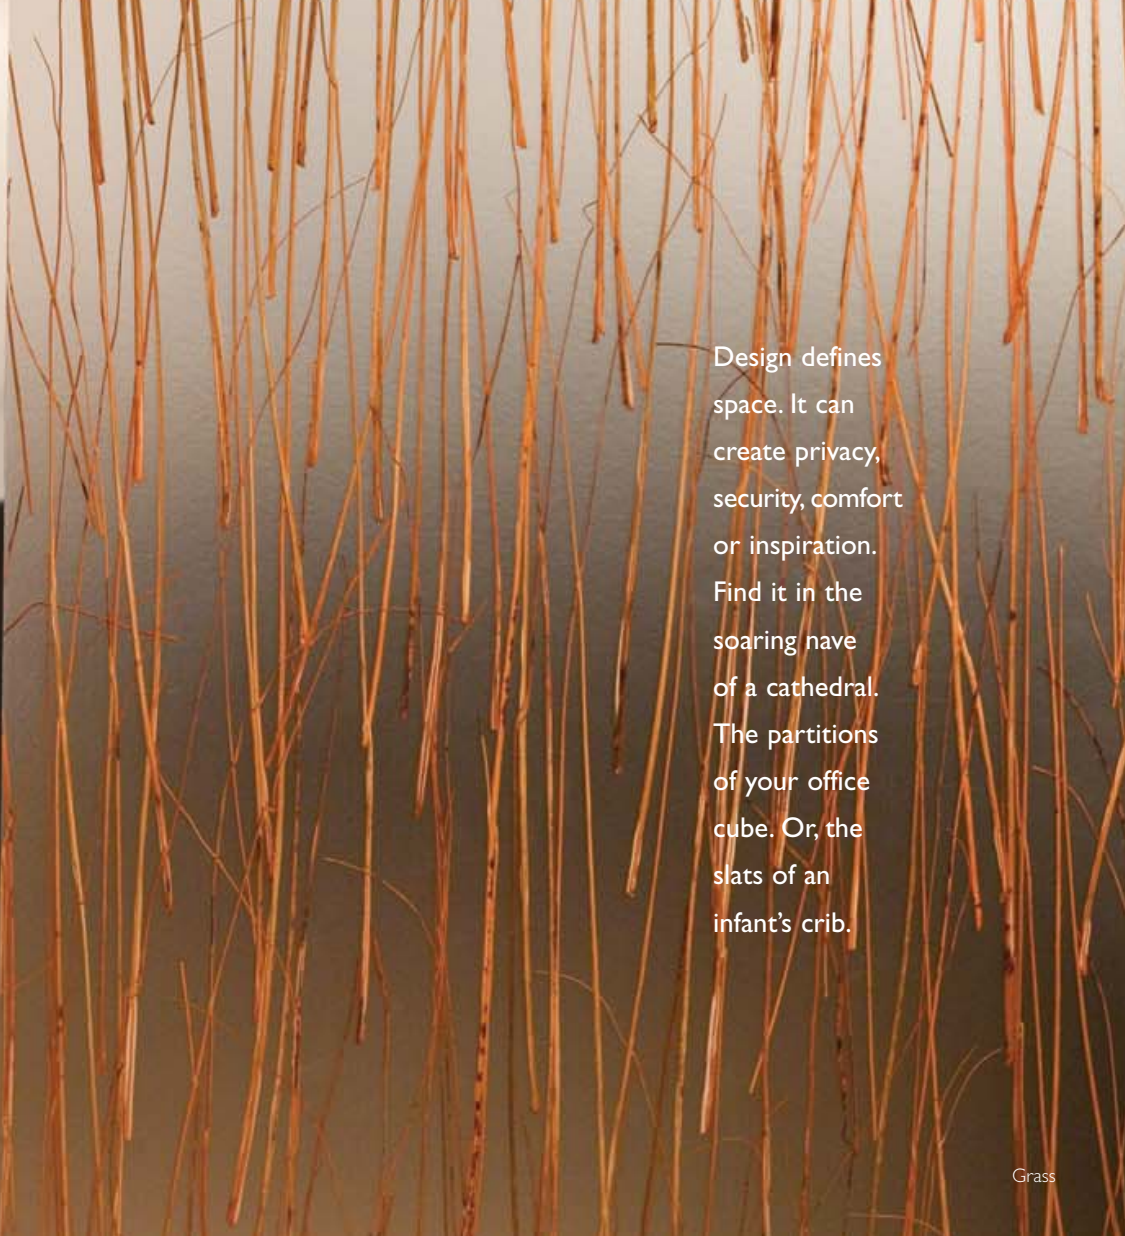

Design defines space. It can create privacy, security, comfort or inspiration. Find it in the soaring nave of a cathedral. The partitions of your office cube. Or, the slats of an infant's crib.